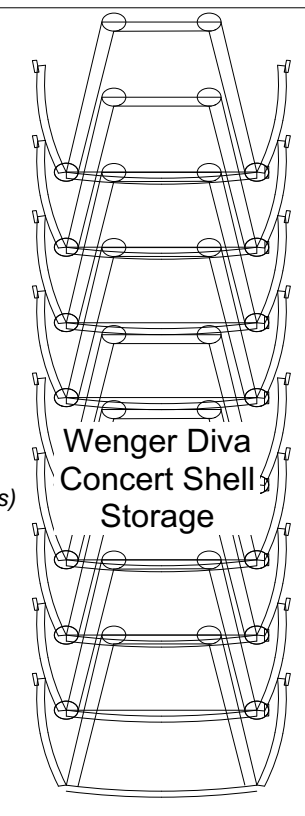

Wenger Diva
Concert Shell
Storage

Stage Door

FULL STAGE BLACKOUT (LINESET #60)
TO PLASTERLINE 37'4"

MIDSTAGE TRAVELER (LINESET #34)
TO PLASTERLINE 22'4"